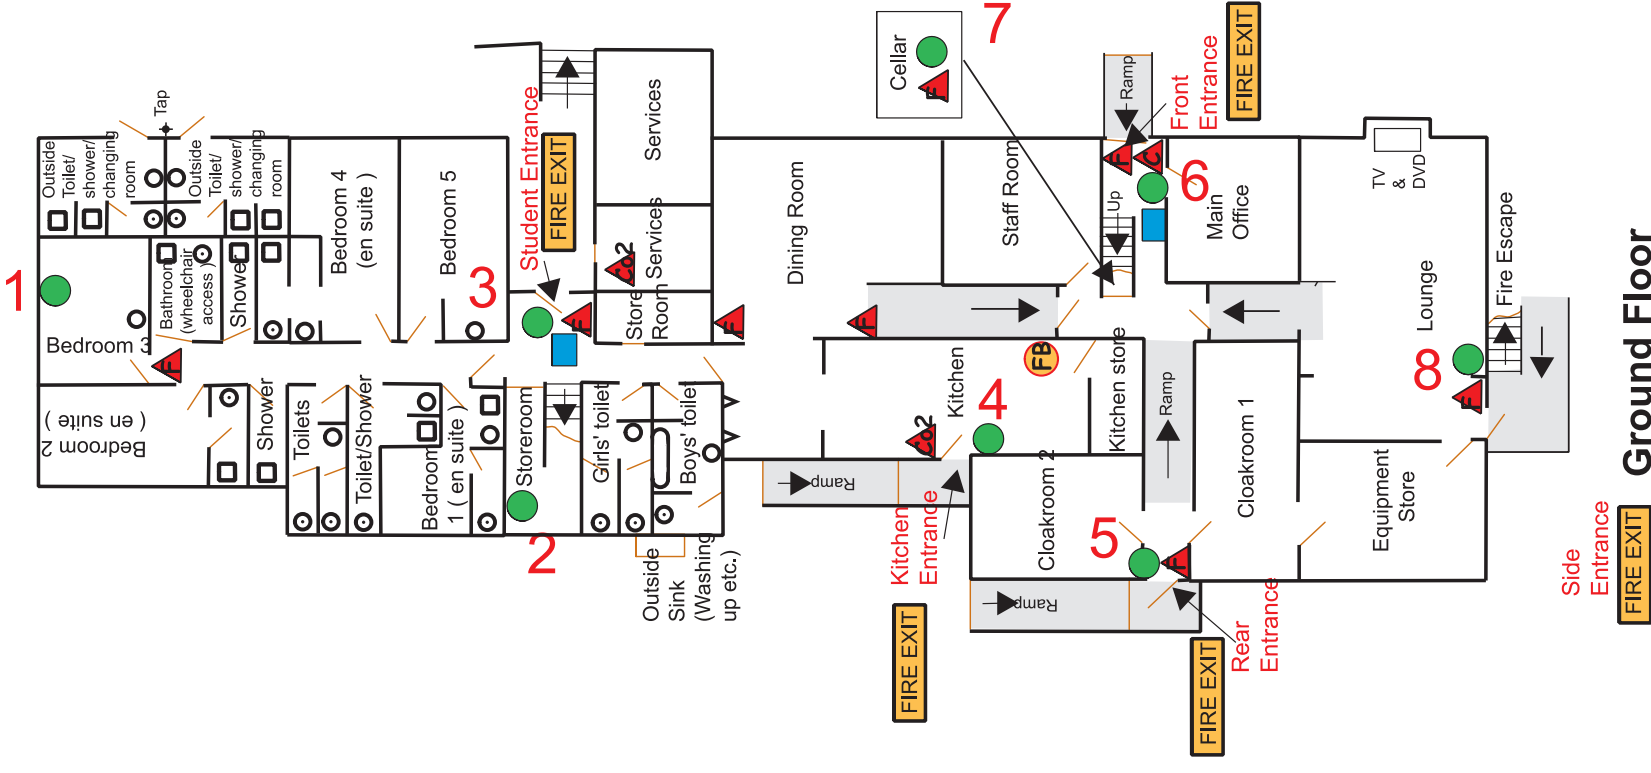

Castleshaw Centre - Floor Plan

- FIRE EXTINGUISHER -- W - WATER, DP - DRY POWDER, C - CO2 , F - FOAM.
- FIRE ALARM TRIGGER
- FIRE BLANKET
- ALARM CONTROL PANEL

- Washbasin
- Toilet
- Shower
- Door
- Steps
- Outside Tap - Drinking water
- Drinking Fountain

Ground Floor

First Floor