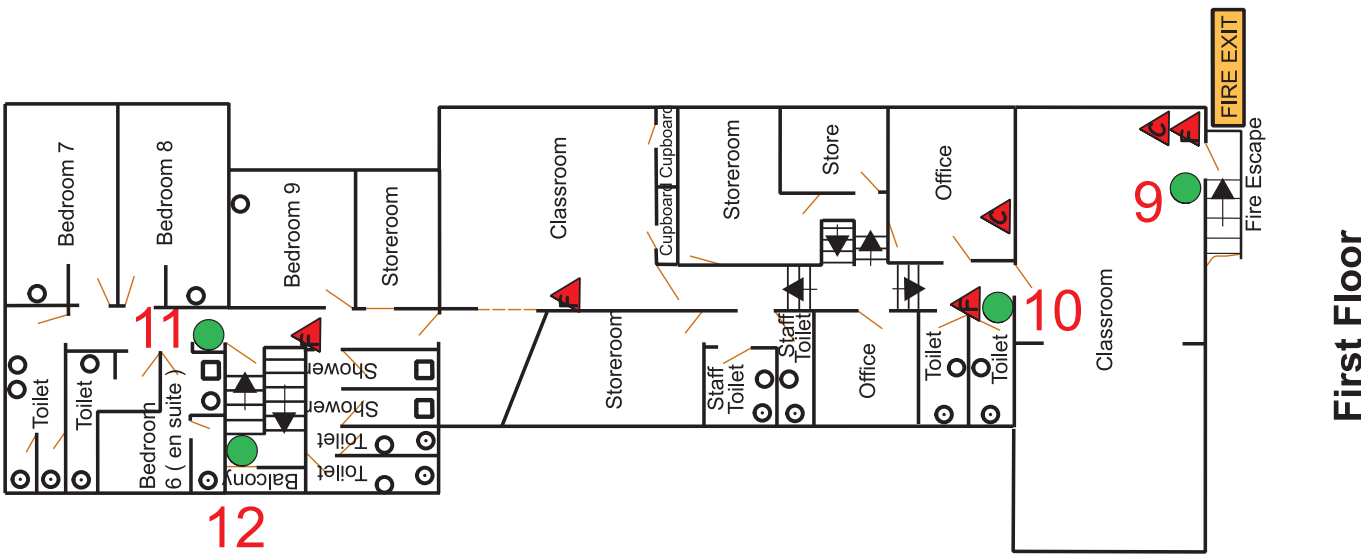

Castleshaw Centre - Floor Plan

- FIRE EXTINGUISHER -- W - WATER, DP - DRY POWDER, C - CO2 , F - FOAM.
- FIRE ALARM TRIGGER
- FIRE BLANKET
- ALARM CONTROL PANEL

- Washbasin
- Toilet
- Shower
- Door
- Steps
- Outside Tap - Drinking water
- Drinking Fountain

Ground Floor

First Floor